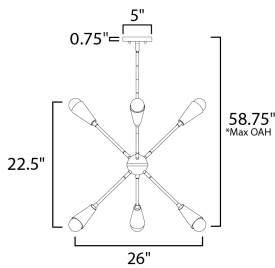

PRODUCT DESCRIPTION

A classic mid-century look, the Lovell collection features two sizes of sputnik chandeliers and streamlined sconces perfect for bath vanity applications. Available in a Black/Satin Brass finish combination. Light bulbs nest inside the metal cones to become an element of the design.

*max overall height

MEASUREMENTS

- DIMENSION : 26" W x 22.5" H
- MAX OAH : 58.75" OAH
- CANOPY : 5" W x 0.75" H
- HANGING WEIGHT : 5.18 lb

LAMPING

- INPUT VOLTAGE : 120V
- LUMENS : 5,400 Rated (3,780 Del.)
- BULB : 6 x 9W LED E26 Medium , 54W Total
- BULB INCLUDED : (Included)
- DIMMABLE : Y
- CRI : 90 CRI
- COLOR_TEMP : 3000K

FINISHES OPTION

 Black / Satin Brass (BKSBR)

MATERIAL

Steel

RATINGS

ULDry Location
JA8 Bulb In

ADDITIONAL

SLOPE: 60
OPERATING TEMPERATURE:
-20°C (-4°F), 40°C (104°F)